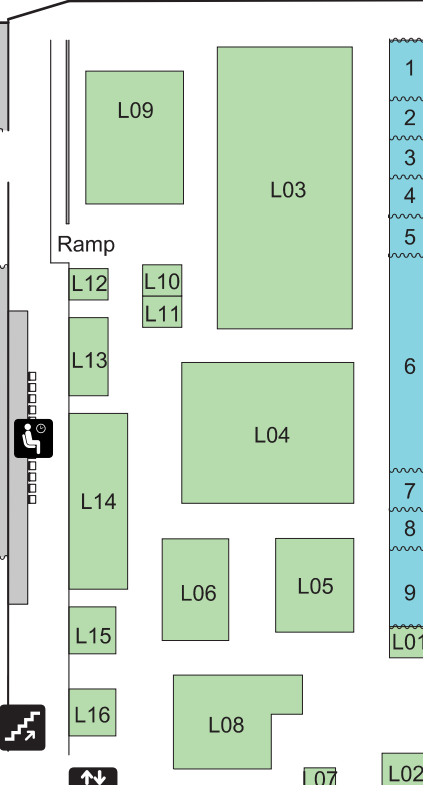

UPPER FLOOR MAP

Contains Mezzanine West & Mezzanine East Exhibits

LOWER FLOOR MAP

Contains Craftsman Gym, Fieldhouse & Feature Gym Exhibits

CRAFTSMAN GYM

← TO FOOD TRUCKS

FIELDHOUSE

FEATURE GYM

CHILDREN'S TRAIN RIDE L100

MEZZANINE WEST

OPEN TO FIELDS BELOW

OPEN TO FEATURE GYM BELOW

MEZZANINE EAST

108 107 106 105 104 L102 L101 103 102 101 100

NORTH ENTRANCE

NORTH →

SHOW INFO LOST & FOUND

- Entrance to SUPERTRAIN, wristbands required past this point for admittance.
- Commercial / Display Exhibits, Listing on next page
- Hobby Exhibits, Listing on next page