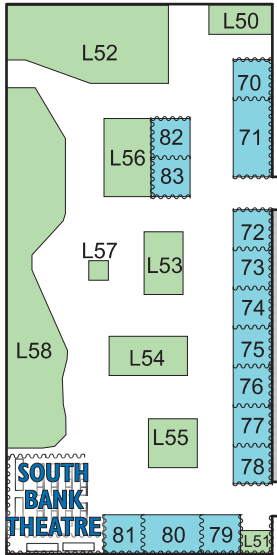

UPPER FLOOR MAP

Contains Mezzanine West & Mezzanine East Exhibits

LOWER FLOOR MAP

Contains Craftsman Gym, Fieldhouse & Feature Gym Exhibits

CRAFTSMAN GYM

← TO FOOD TRUCKS

FIELDHOUSE

FEATURE GYM

CHILDREN'S TRAIN RIDE L100

MEZZANINE WEST

OPEN TO FIELDS BELOW

OPEN TO FEATURE GYM BELOW

MEZZANINE EAST

108 107 106 105 104 L102 L101 103 102 101 100

NORTH ENTRANCE

NORTH →

SHOW INFO LOST & FOUND

- Entrance to SUPERTRAIN, wristbands required past this point for admittance.
- Commercial / Display Exhibits, Listing on next page
- Hobby Exhibits, Listing on next page