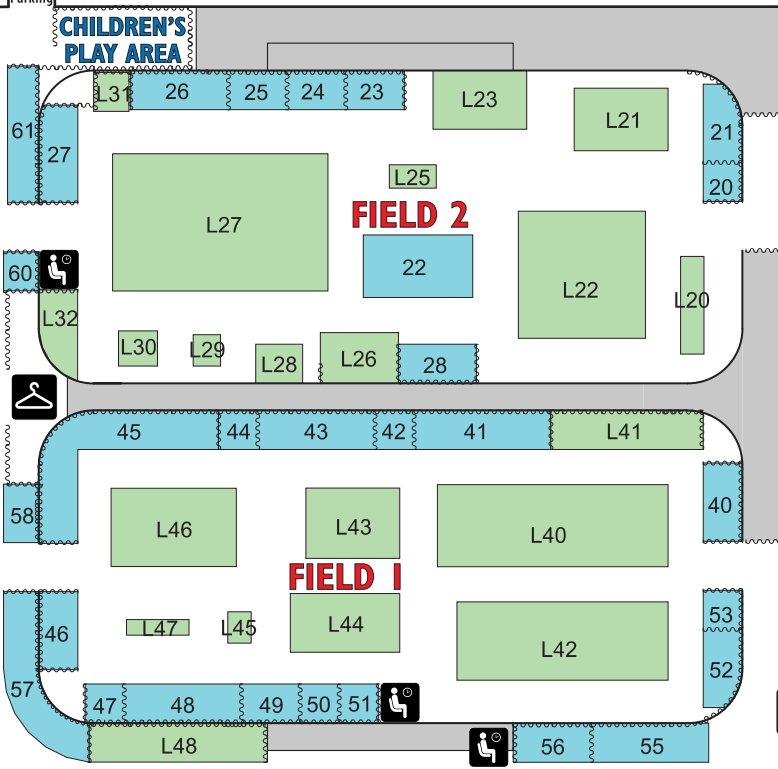

UPPER FLOOR MAP

Contains Mezzanine West & Mezzanine East Exhibits

LOWER FLOOR MAP

Contains Craftsman Gym, Fieldhouse & Feature Gym Exhibits

CRAFTSMAN GYM

← TO FOOD TRUCKS

FIELDHOUSE

FEATURE GYM

CHILDREN'S TRAIN RIDE L100

MEZZANINE WEST

OPEN TO FIELDS BELOW

OPEN TO FEATURE GYM BELOW

MEZZANINE EAST

108 107 106 105 104 L102 L101 103 102 101 100

NORTH ENTRANCE

NORTH →

SHOW INFO LOST & FOUND

- Entrance to SUPERTRAIN, wristbands required past this point for admittance.
- Commercial / Display Exhibits, Listing on next page
- Hobby Exhibits, Listing on next page