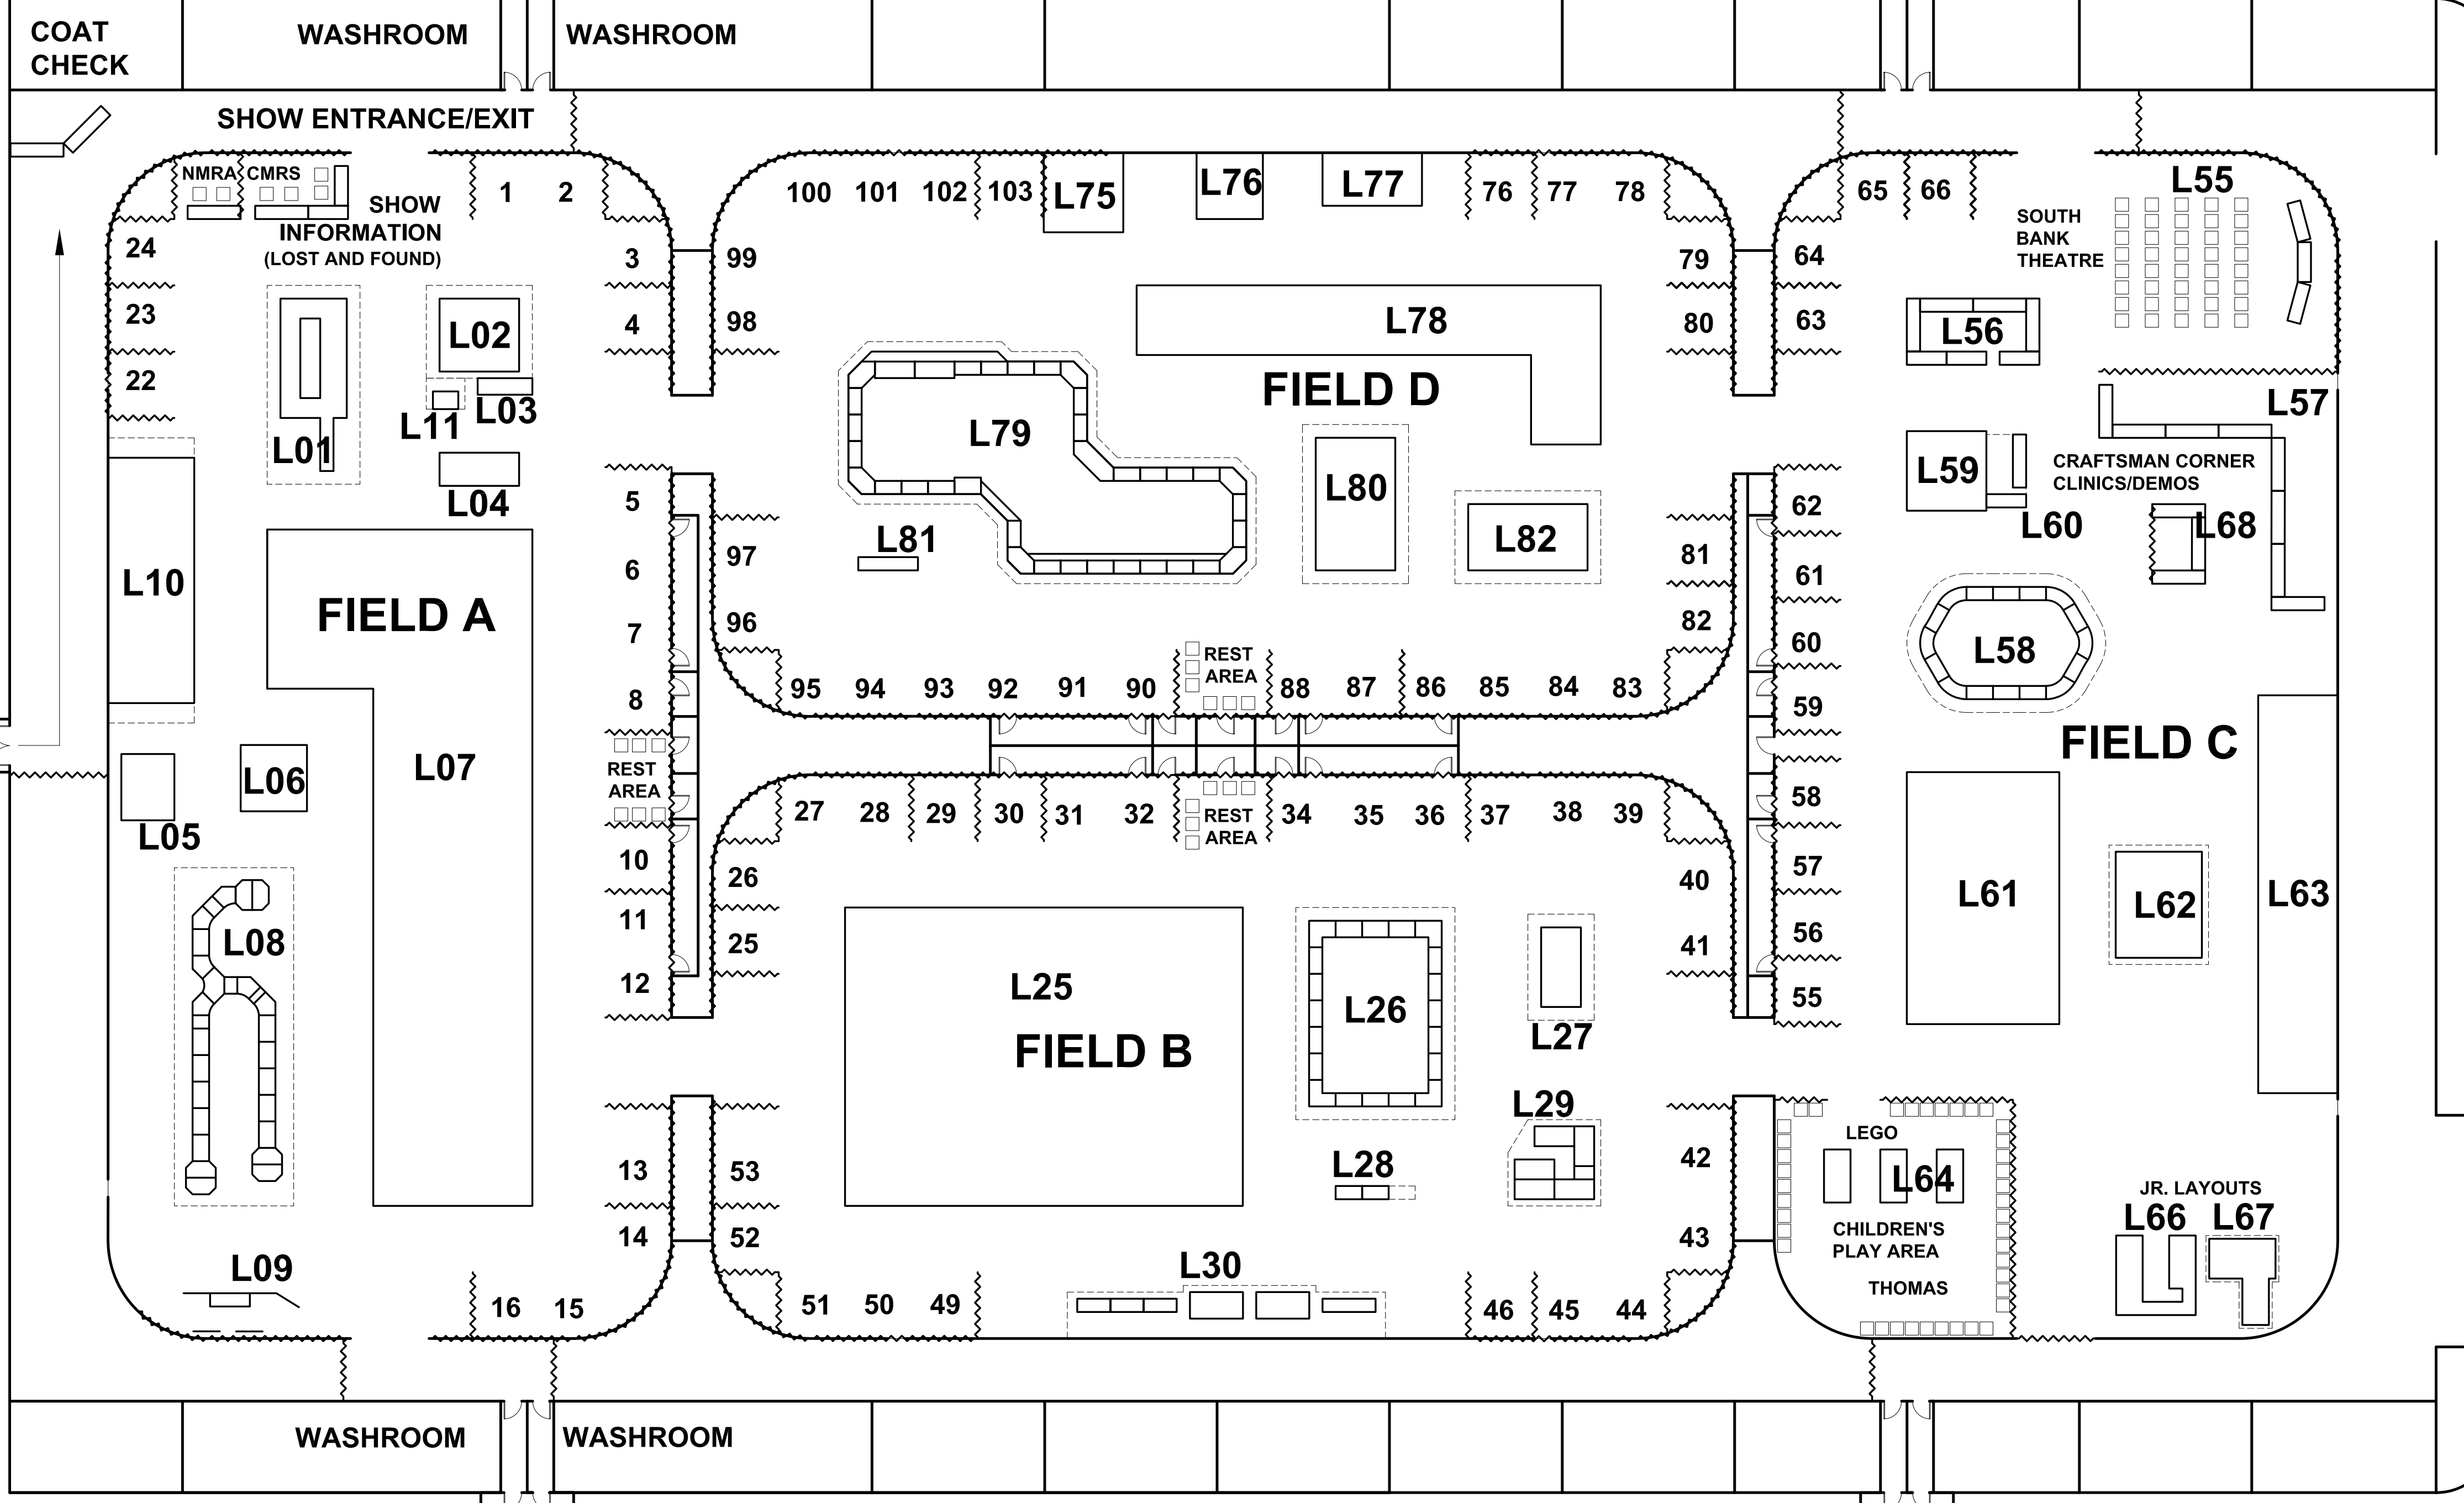

2010 SUPERTRAIN FLOOR LEVEL

BUBBLE

N

N6/N7
UP
HANDICAPPED &
STROLLER ACCESS
RAMP BETWEEN LEVELS

UP
EMERGENCY EXIT