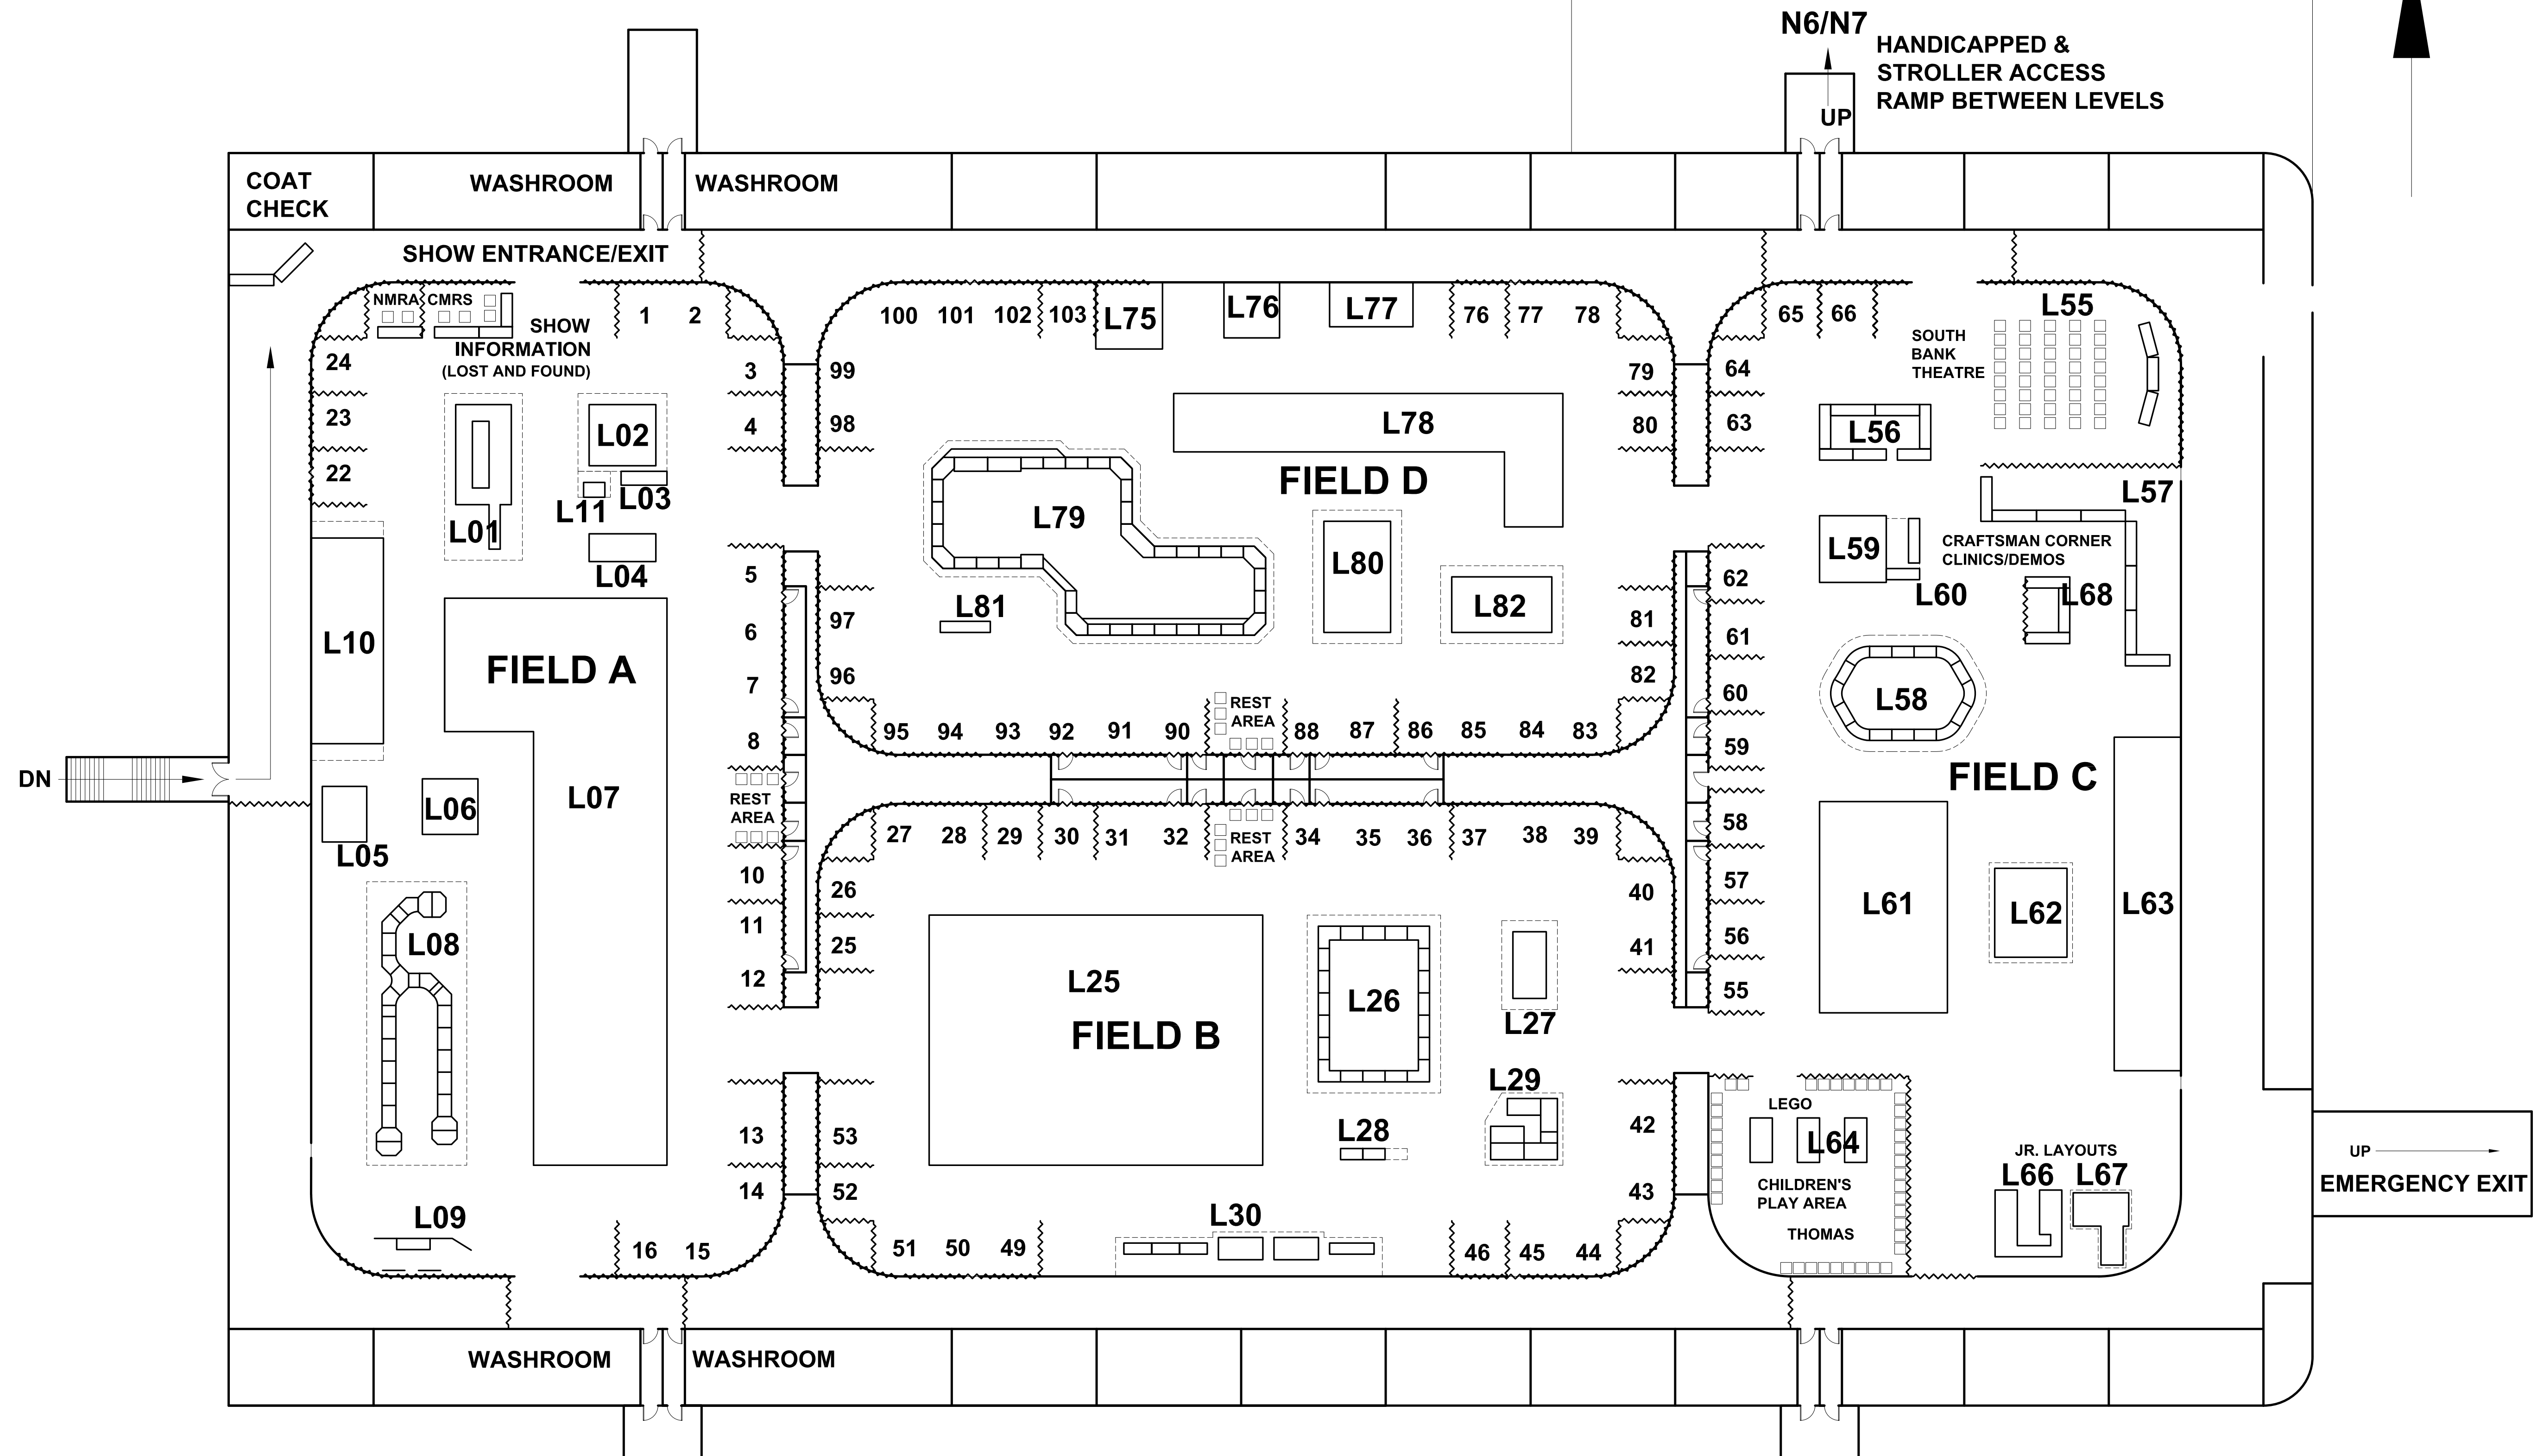

2010 SUPERTRAIN FLOOR LEVEL

BUBBLE

N

N6/N7
UP
HANDICAPPED &
STROLLER ACCESS
RAMP BETWEEN LEVELS

UP
EMERGENCY EXIT