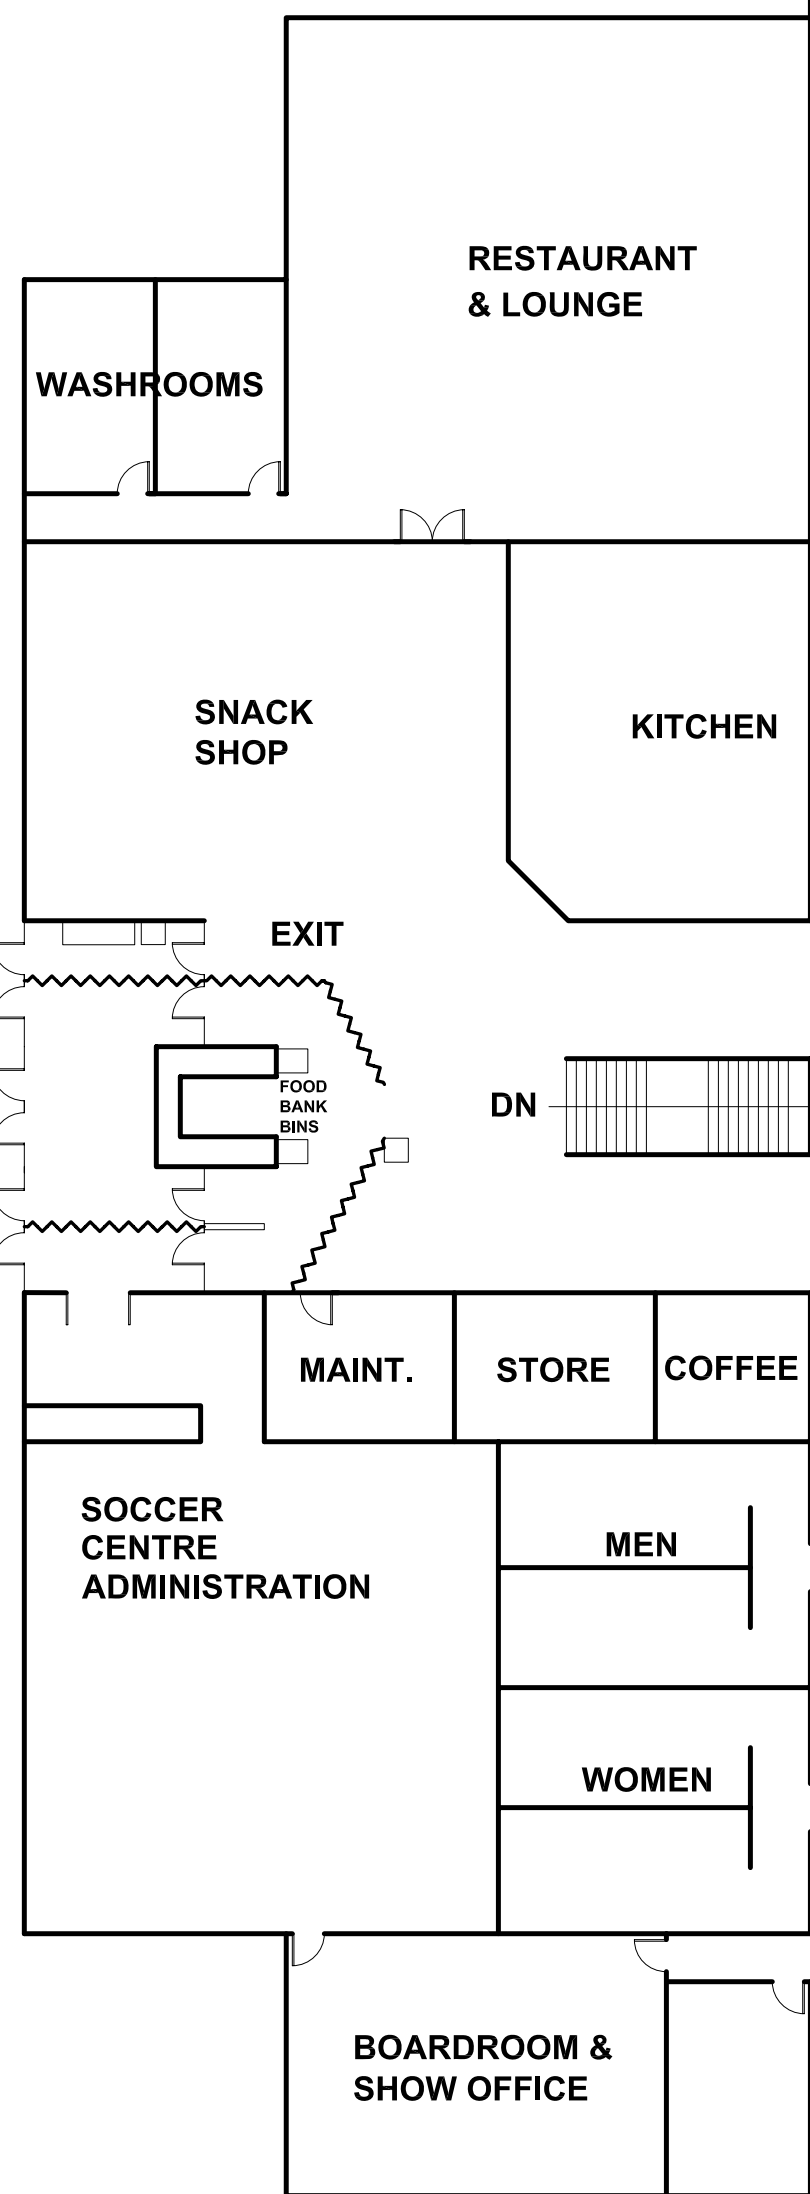

BUBBLE

ACCESS RAMP
BETWEEN LEVELS
N8

UPPER CONCOURSE LEVEL (REST AREA)

UPPER CONCOURSE LEVEL (REST AREA)

2010 SUPERTRAIN UPPER CONCOURSE

MAIN ENTRANCE/EXIT

OVERHEAD WALKWAY

L105 CHILDREN'S TRAIN RIDE