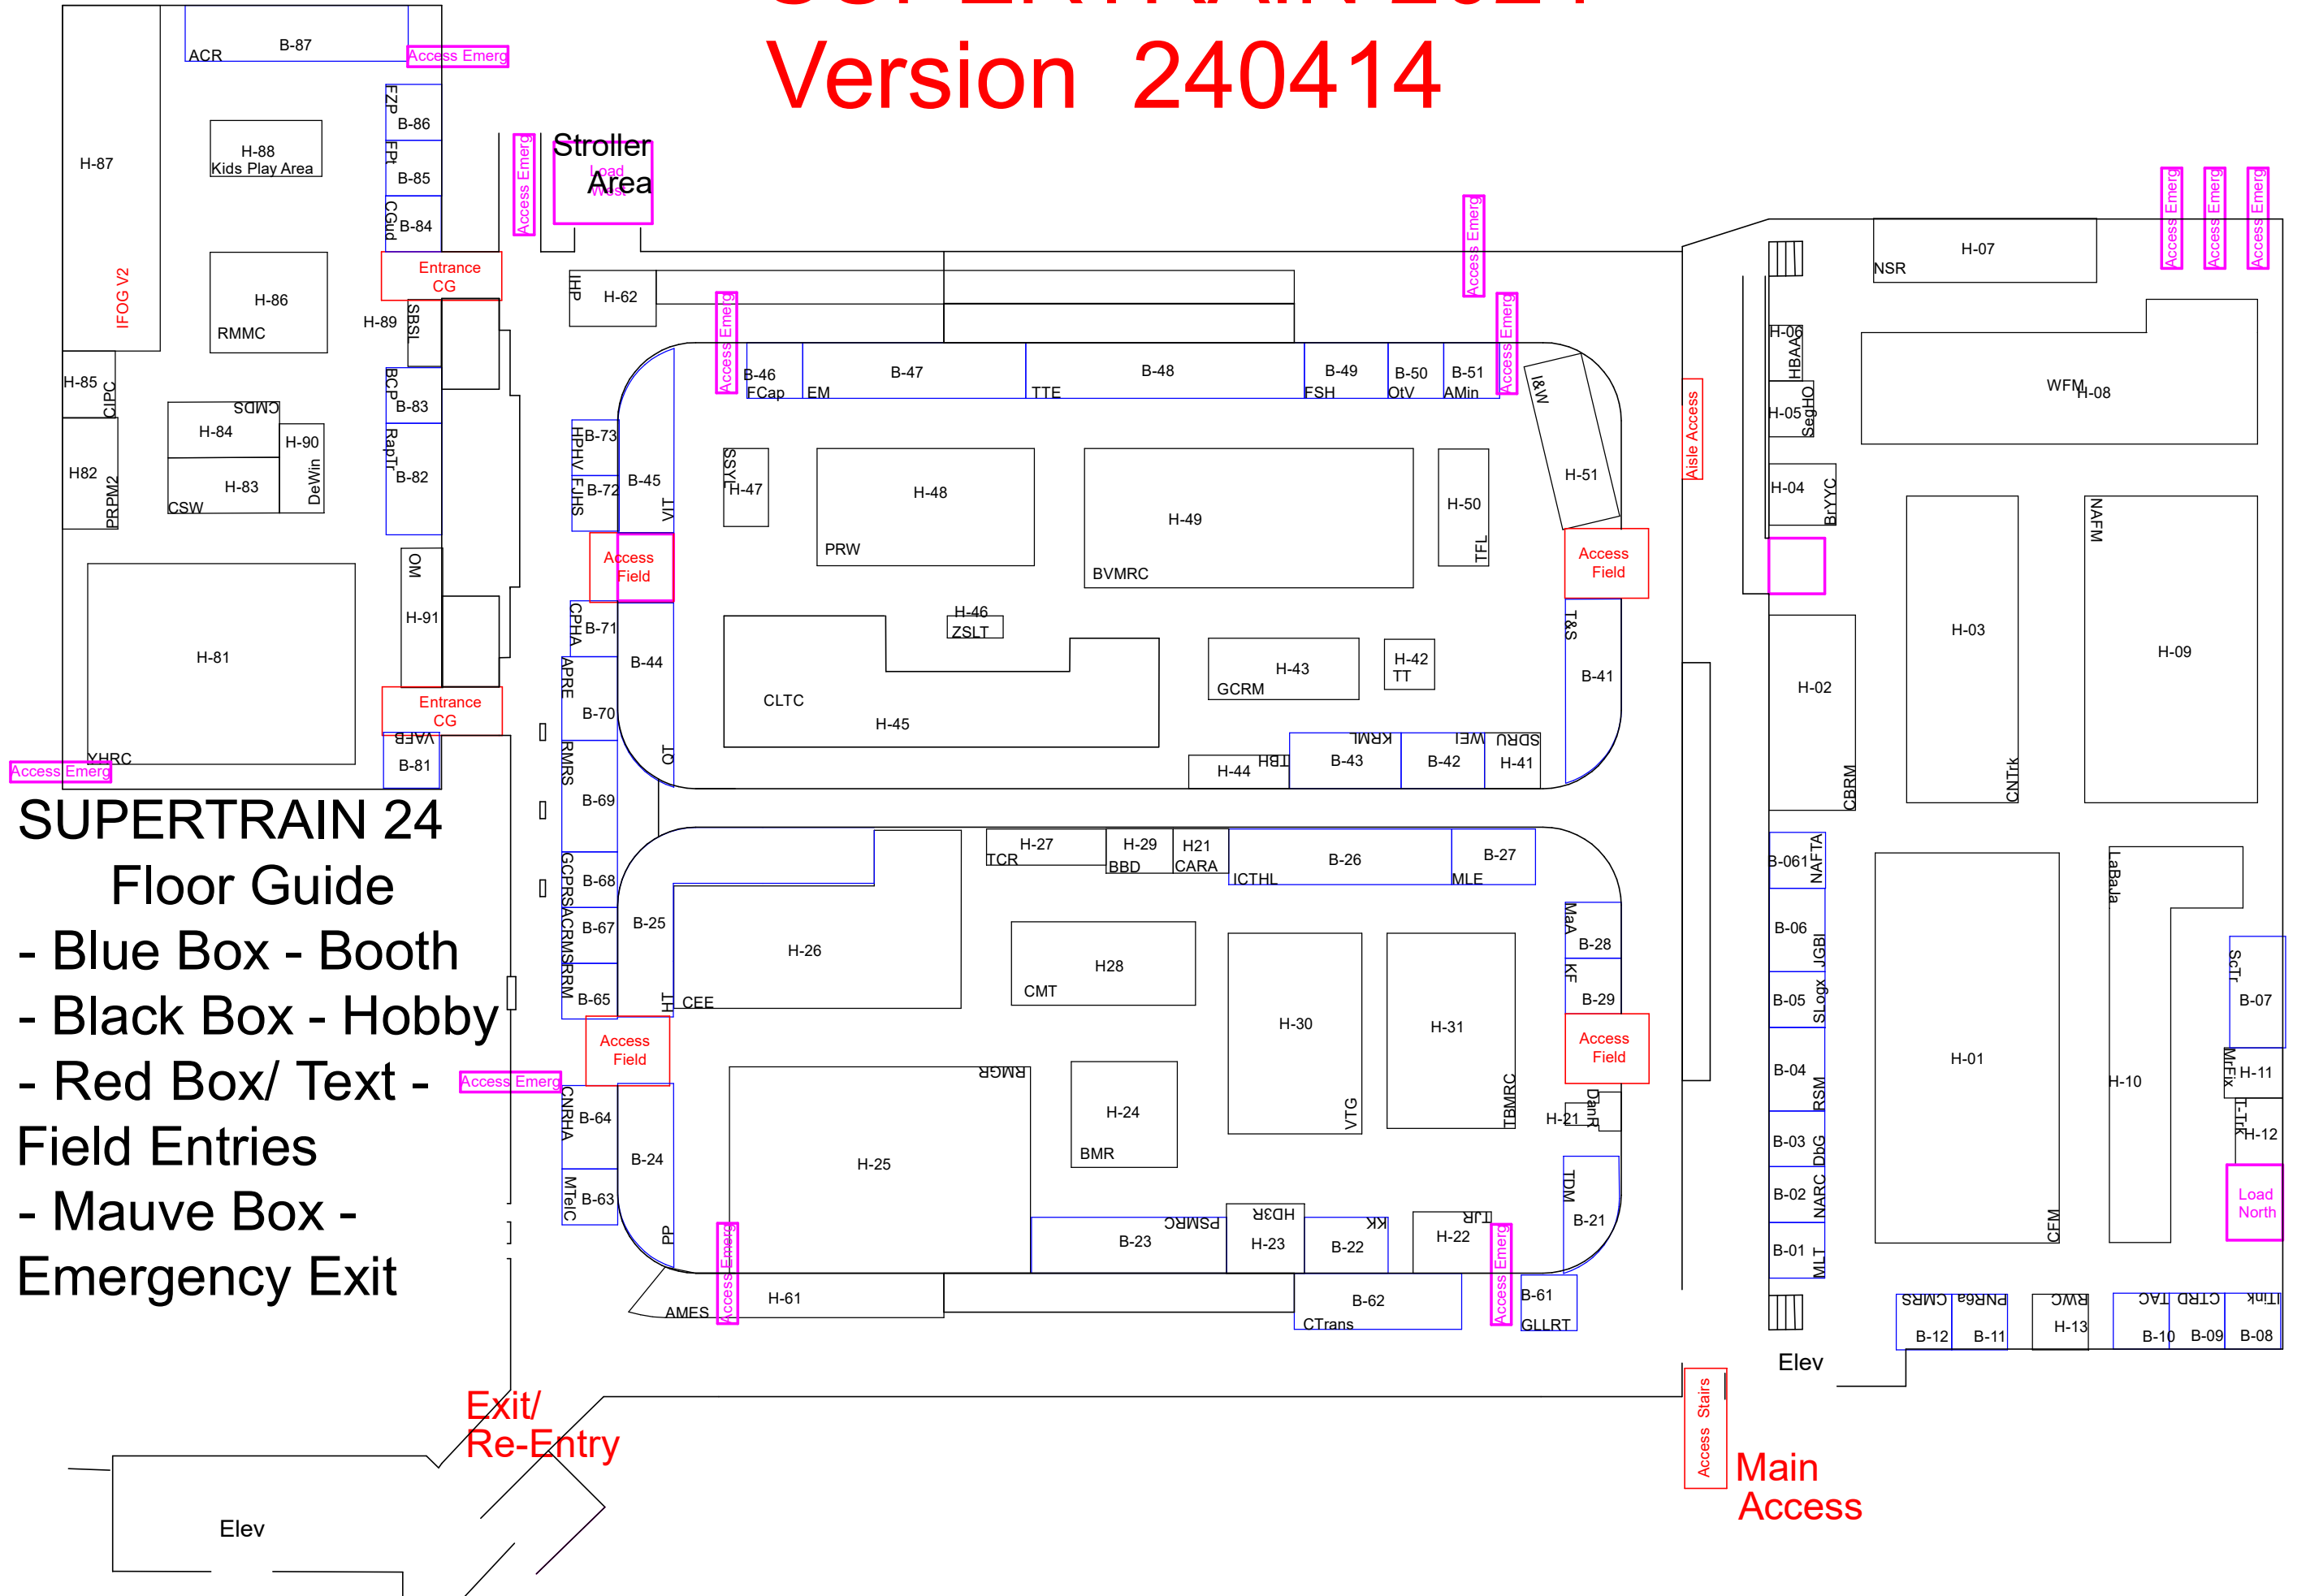

SUPERTRAIN 2024

Version 240414

SUPERTRAIN 24
Floor Guide

- Blue Box - Booth
- Black Box - Hobby
- Red Box/ Text - Field Entries
- Mauve Box - Emergency Exit

Exit/
Re-Entry

Main
Access